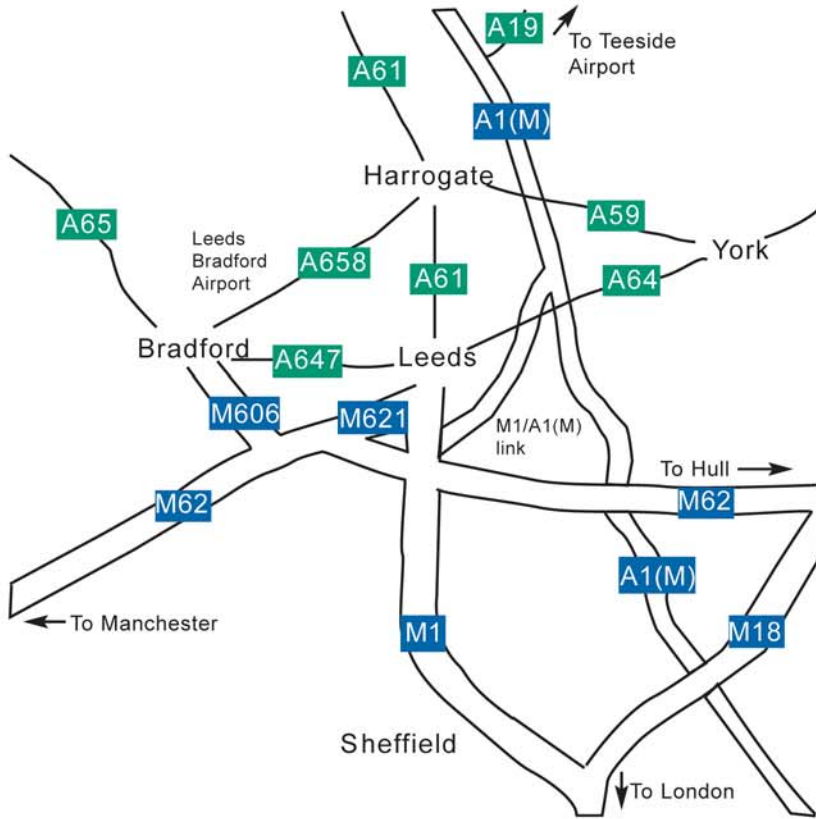

ccidistribution

Crimple Court
Hornbeam Business Park
Harrogate HG2 8PA

Tel: 01423 704700
Fax: 01423 873409

ccidistribution

A61 from Leeds

Turn right at traffic lights (shell Garage/ Saab Dealer)
into Hookstone Rd.
Turn right at the traffic lights into Hornbeam Business Park.

Via A661

Coming into Harrogate turn left at the traffic lights
(Woodlands Pub on left) into Hookstone Drive.
Continue down Hookstone Rd then turn left at traffic lights.

After entering Hornbeam Park:

Continue past the college on the left and take the first left turn.
Take first turning on the left, we are situated at the end of the road.