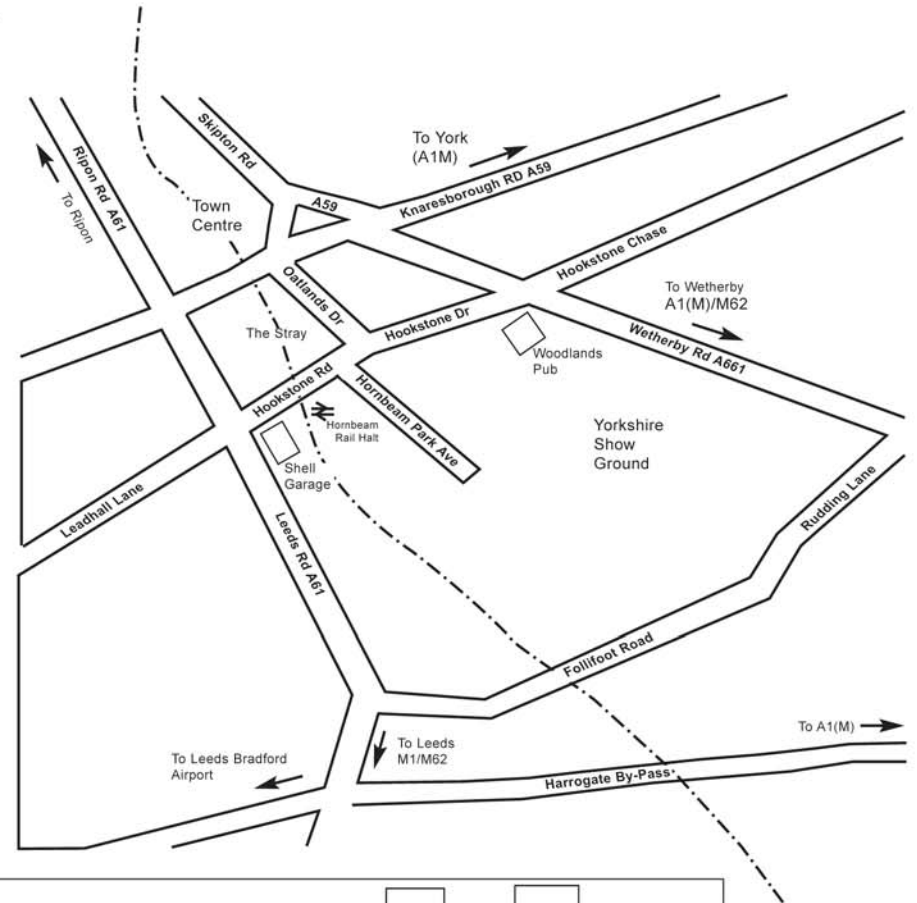

ccidistribution

Crimple Court
Hornbeam Business Park
Harrogate HG2 8PA

Tel: 01423 704700
Fax: 01423 873409

ccidistribution

A61 from Leeds

Turn right at traffic lights (shell Garage/ Saab Dealer)
into Hookstone Rd.
Turn right at the traffic lights into Hornbeam Business Park.

Via A661

Coming into Harrogate turn left at the traffic lights
(Woodlands Pub on left) into Hookstone Drive.
Continue down Hookstone Rd then turn left at traffic lights.

After entering Hornbeam Park:

Continue past the college on the left and take the first left turn.
Take first turning on the left, we are situated at the end of the road.