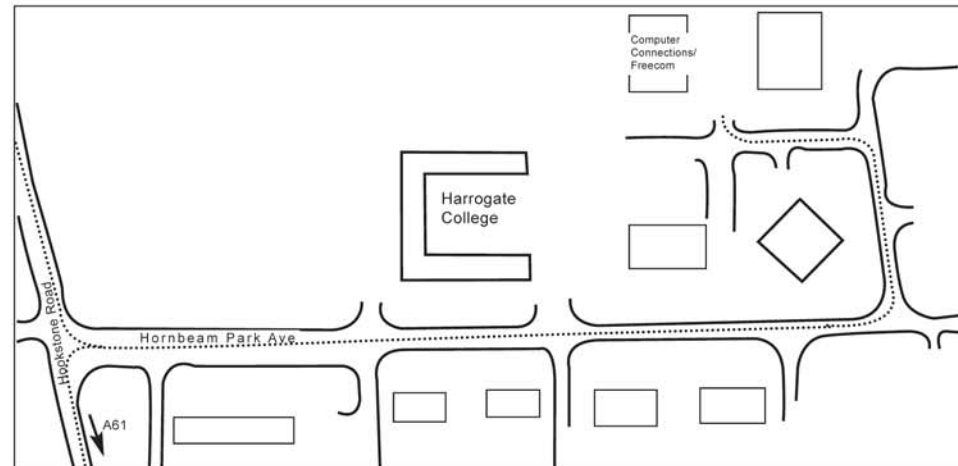

ccidistribution

Crimple Court
Hornbeam Business Park
Harrogate HG2 8PA

Tel: 01423 704700
Fax: 01423 873409

ccidistribution

A61 from Leeds

Turn right at traffic lights (shell Garage/ Saab Dealer)
into Hookstone Rd.
Turn right at the traffic lights into Hornbeam Business Park.

Via A661

Coming into Harrogate turn left at the traffic lights
(Woodlands Pub on left) into Hookstone Drive.
Continue down Hookstone Rd then turn left at traffic lights.

After entering Hornbeam Park:

Continue past the college on the left and take the first left turn.
Take first turning on the left, we are situated at the end of the road.